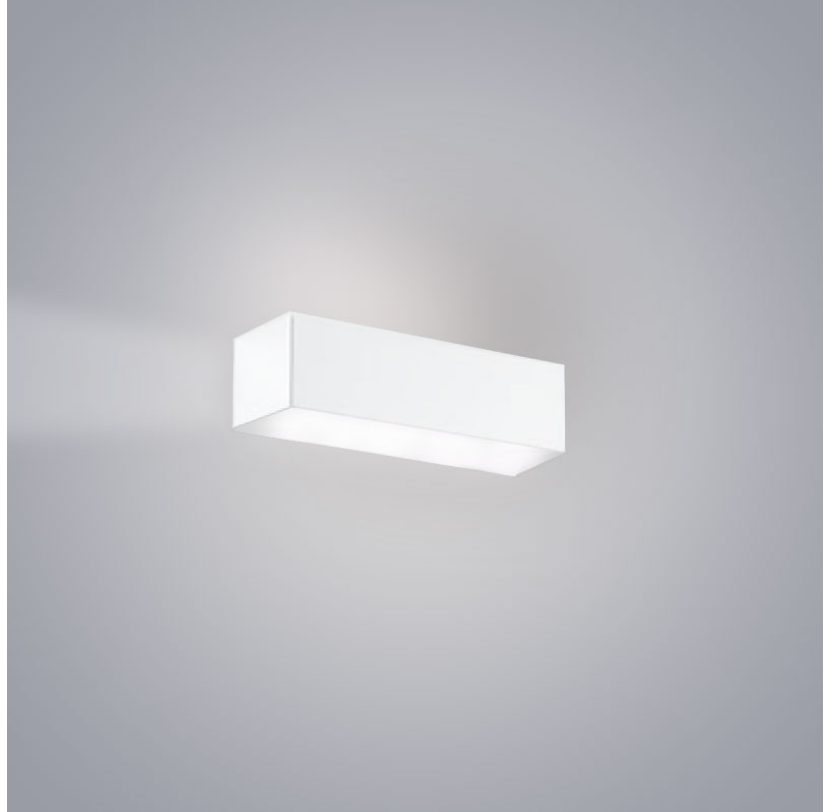

TOY SURFACE

D83137

GENERAL

Series: Toy
Brand: Panzeri
Division: Design
Mounting Type: Surface
Mounting Location: Wall
Subcategory: Ambient

PHYSICAL

Shape: Rectangle
Length (mm): 250
Length (in): 9 7/8
Height (mm): 70
Height (in): 2 3/4
Extension (mm): 85
Extension (in): 3 1/4
Light Distribution: Direct / Indirect
Weight (kg): 0.9
Weight (lbs): 2
Diffuser: Frost White Glass
Fixture Finish: WHI
Fixture Material: Metal

ELECTRICAL

Number of Lamps: 1
Lamp Type: CFL
Bulb Included: Bulb Not Included
Total Output Wattage (W): 26
Max. Wattage Per Lamp (W): 26
Lamp Base: GX24-q3
Dimming: Non-Dimmable
Driver Included: Yes
Driver Type: Ballast - 120Vac - Non-dimming
Input Voltage (V): 120

LED

OPTICAL

RATINGS AND CERTIFICATIONS

Certified By: CSA Certified to UL and CSA Standards
IP rating: IP40